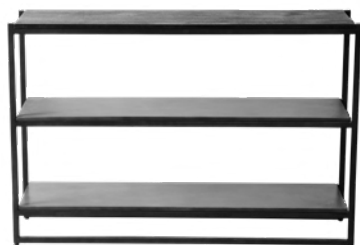

9190002205

BOOK SHELF MANHATTAN LOW

Iron, Black - W65,5xD33xH79,5 cm
Colli: 1 / EAN 5713524041910

9190002206

BOOK SHELF MANHATTAN HIGH

Iron, Black - W65,5xD33xH111 cm
Colli: 1 / EAN 5713524041927

8270002144