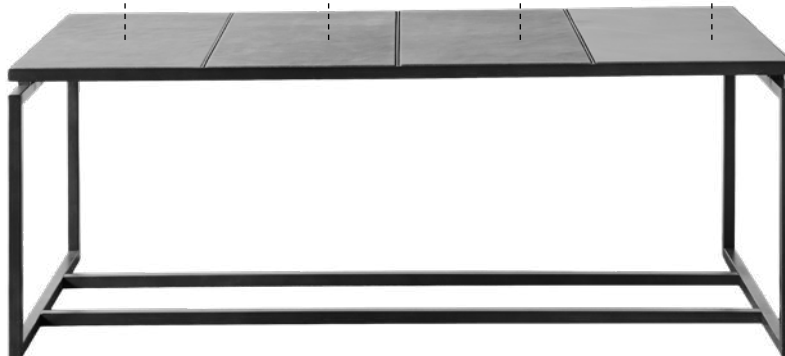

8270002149

COFFEE TABLE NEVADA

Iron/Mango tree, Black - Ø70x46 cm

Colli: 1 / EAN 5713524041170

TABLETOP
IN LEATHER

TABLETOP
IN IRON

TABLETOP
IN LEATHER

8270002146

COFFEE TABLE AUSTIN SQUARE

Iron/Leather, Black - W90xH45xD90 cm

Colli: 1 / EAN 5713524039481

Design: Birgitte Rømer & Nicklas Lohmann

TABLETOP
IN LEATHER

TABLETOP
IN LEATHER

TABLETOP
IN LEATHER

TABLETOP
IN IRON

8270002148

COFFEE TABLE AUSTIN LONG

Iron/Leather, Black - W120xH45xD60 cm

Colli: 1 / EAN 5713524039504

Design: Birgitte Rømer & Nicklas Lohmann

8270000109

SIDE TABLE BRONX

Iron/Kadappa stone, Black - 40x40xH45 cm