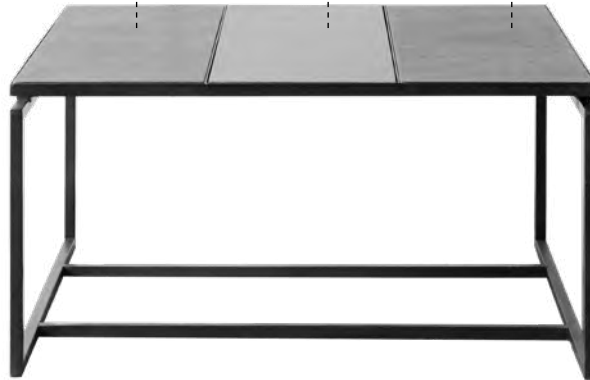

Oak w/black coated metal legs, Brown - Ø120xH75 cm

Coll: 1 / EAN 5711973032596

Design: Says Who

9230000110

EXTENSION LEAF SPACE SMOKED W150

Oak, Brown - 50x150xH2,5 cm

Coll: 1 / EAN 5711973031803

Design: Says Who

8270002149

COFFEE TABLE NEVADA

Iron/Mango tree, Black - Ø70x46 cm

Colli: 1 / EAN 5713524041170

TABLETOP
IN LEATHER

TABLETOP
IN IRON

TABLETOP
IN LEATHER

8270002146

COFFEE TABLE AUSTIN SQUARE

Iron/Leather, Black - W90xH45xD90 cm

Colli: 1 / EAN 5713524039481

Design: Birgitte Rømer & Nicklas Lohmann

TABLETOP
IN LEATHER

TABLETOP
IN LEATHER

TABLETOP
IN LEATHER

TABLETOP
IN IRON

8270002148

COFFEE TABLE AUSTIN LONG

Iron/Leather, Black - W120xH45xD60 cm

Colli: 1 / EAN 5713524039504

Design: Birgitte Rømer & Nicklas Lohmann

8270000109

SIDE TABLE BRONX

Iron/Kadappa stone, Black - 40x40xH45 cm