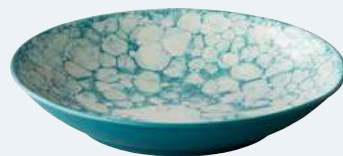

DEEP PLATES TURQUOISE
QU90101 Ø 25,5 x H 5 cm
QU90102 Ø 21 x H 4 cm