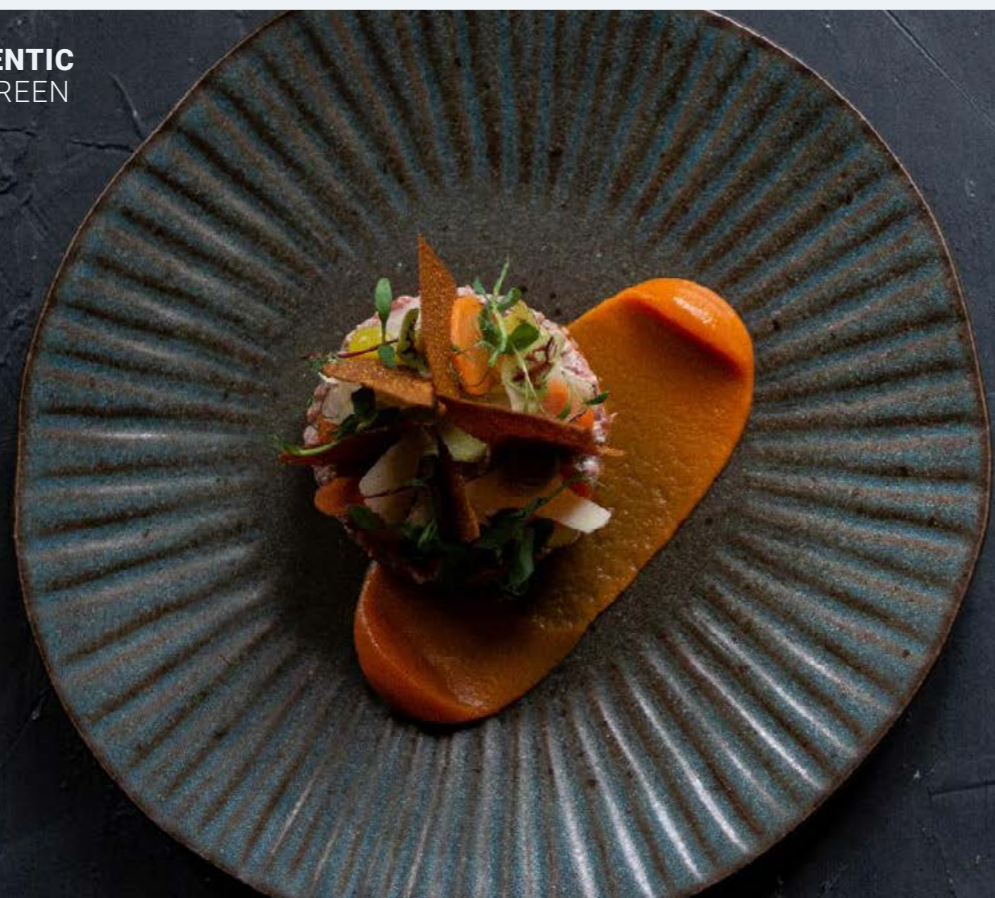

Q AUTHENTIC
STONEGREEN

COLOURED
TABLEWARE