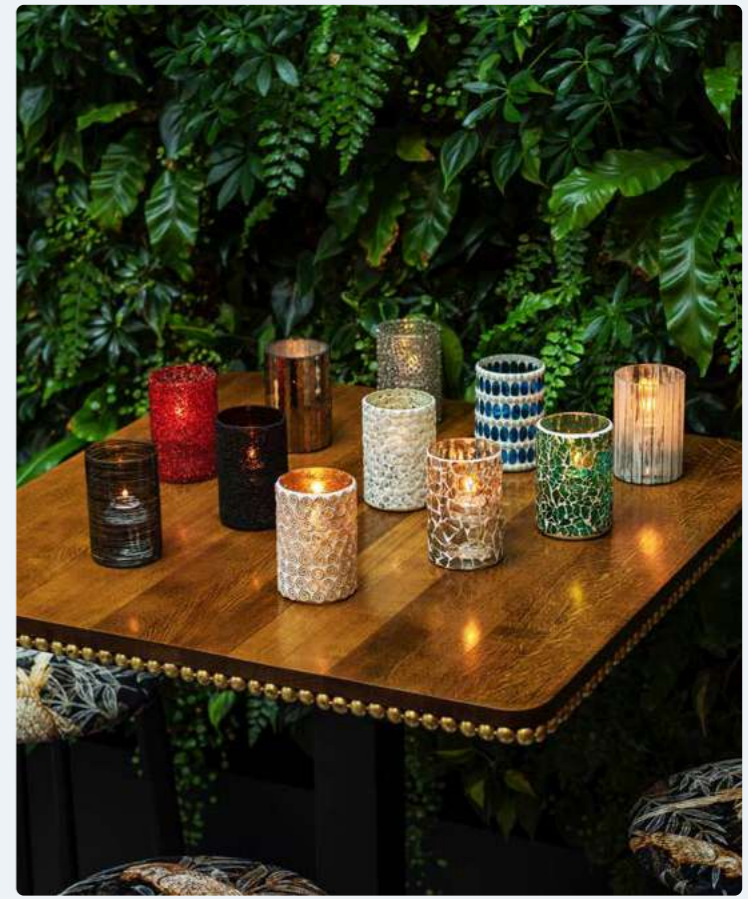

STAINLESS STEEL FINE MESH STRAINER
FMCS 7 cm

PRESENTATION

PRESENTATION

PRESENTATION

Lereau-Hulsink, Hertme's Ambacht, The Netherlands
Winnaar Misset terras Top 100 Publieksprijs 2023

STOCKHOLM LAMPS

EXTENSION OF OUR POPULAR LAMP COLLECTION