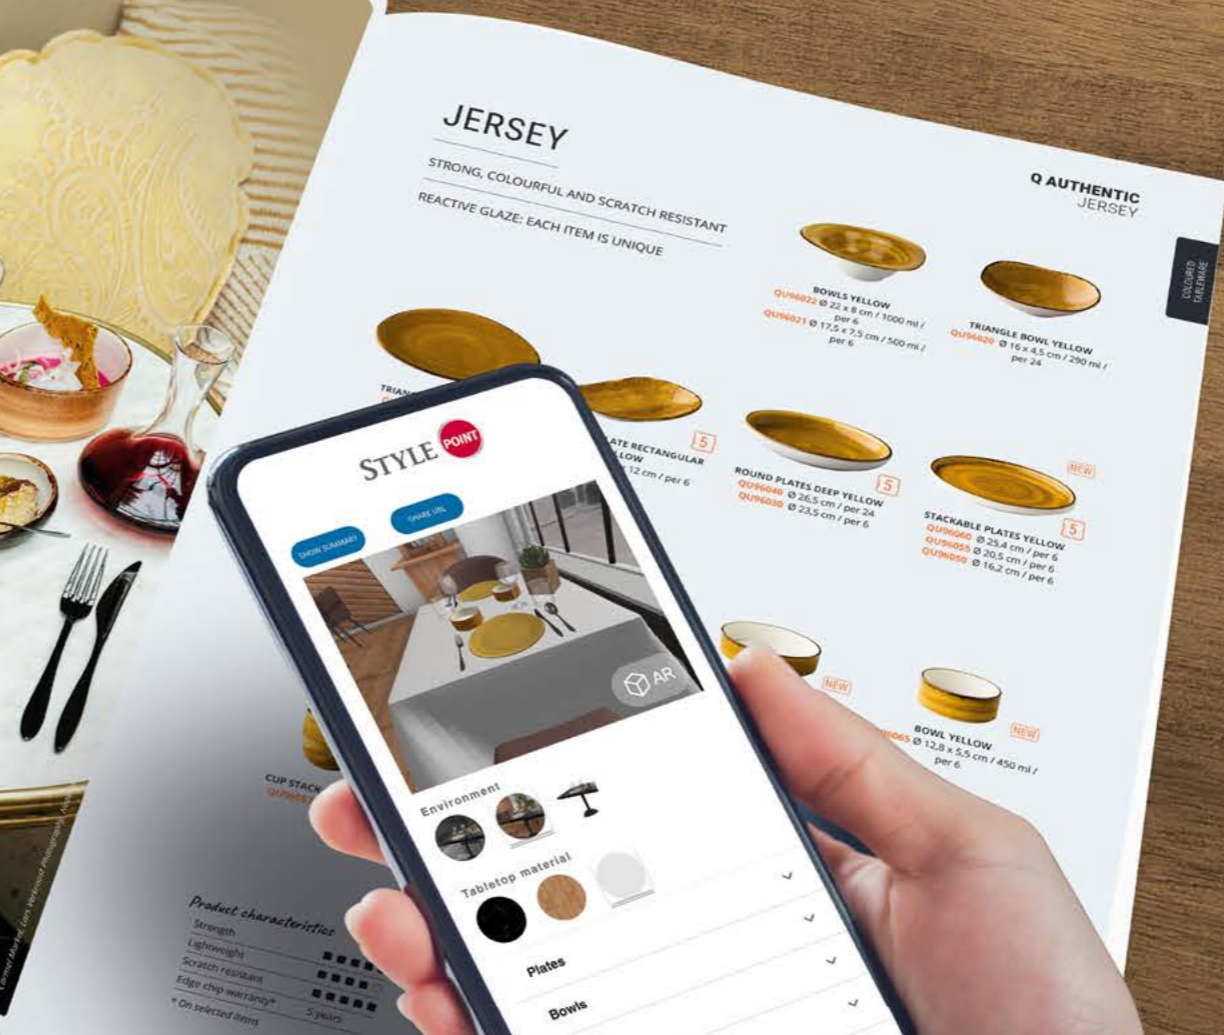

Martina Tenti, Davide Tenti, Italy

**STUDIO
RAW**
BYSTUDIORAW.COM

STEP 1

CHOOSE YOUR SHAPE

STEP 2

CHOOSE YOUR GLAZE

STEP 3

MATCH YOUR DESIGN

**CREATE YOUR OWN
UNIQUE TABLEWARE**

IN JUST 3 STEPS YOU CAN CREATE YOUR OWN UNIQUE TABLEWARE! CHOOSE YOUR SHAPE, CHOOSE YOUR GLAZE AND MATCH THE DESIGN WITH YOUR ENVIRONMENT BY PLACING YOUR CREATION ON YOUR OWN TABLE WITH AUGMENTED REALITY! IN STUDIO RAW, STYLEPOINTS IN-HOUSE PRODUCTION STUDIO, EVERYTHING IS MADE BY HAND, SPECIAL TECHNIQUES ARE USED AND EVERY ITEM IS UNIQUE. YOU CAN ORDER YOUR OWN HIGH-QUALITY TABLEWARE FROM 28 PIECES. BRING YOUR CREATIONS TO LIFE AND DISCOVER OUR STUDIO RAW.

**DISCOVER NOW AND
SCAN THE QR CODE**

THE LATEST INNOVATION

NEED INSPIRATION FOR SETTING THE PERFECT TABLE?

CLICK, MIX AND MATCH WITH THE 3D TABLE SETTING CONFIGURATOR!

Setting the perfect table is a time-consuming process: requesting samples, trying out different combinations, giving it a careful consideration, requesting other samples and so on. Fortunately, that is no longer necessary with the Stylepoint 3D Table Setting Configurator! Scan the QR code and you select items of your choice easier, faster and better!