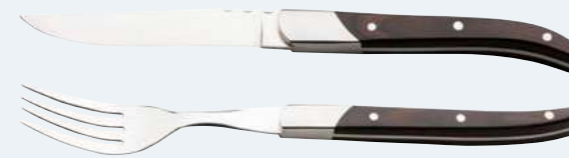

STEAK KNIFE WOODEN HANDLE
STK-WDN 21,5 cm

TRAMONTINA BISTRO STEAK CUTLERY
21109/074 Steak knife / 21,8 cm
21110/070 Steak fork / 20,6 cm

LUXURY STEAK KNIVES

HEAVY VERSION AND SHARP BLADE

LUXURIOUS AND REFINED FINISH

ERGO STEAK FORK
B-3152 20,5 cm

HUNTSVILLE STEAK KNIFE
SK4254 24 cm

KNOXVILLE STEAK KNIFE
SK4261 24 cm

LOUISVILLE STEAK CUTLERY
SK4278 Steak knife / 22 cm
SK4285 Steak fork / 22,5 cm

NASHVILLE STEAK CUTLERY
SK4308 Steak knife / 22 cm
SK4292 Steak fork / 22 cm