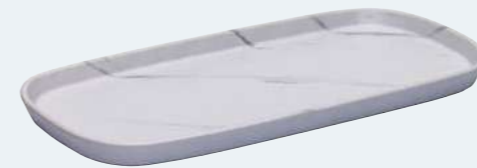

RECTANGULAR PLATE
MST-M1010 36,9 x 18 cm