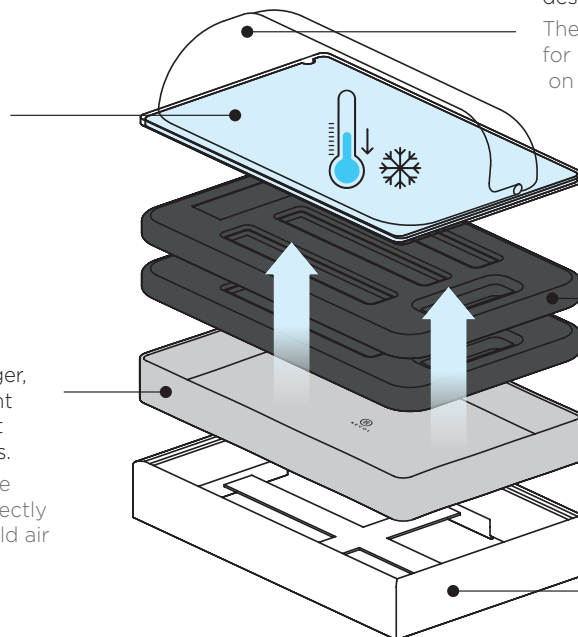

Trays of different sizes, interchangeable, easy to hold, designed for both drinks and food.

Un textile isotherme léger, résistant et parfaitement imperméable, restituant le froid vers les aliments.  
A light isothermic textile layer, resistant and perfectly watertight, directing cold air towards the food.