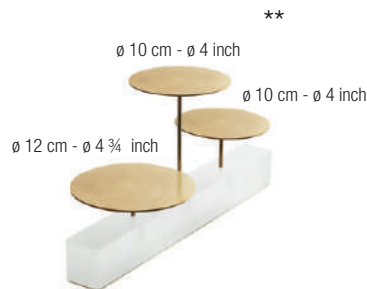

BRICKS RECT. 3 PLATEAUX
BRICKS BAR RECTANGULAR 3 TRAYS

Nacryl blanc + inox finition or brossé
White Nacryl + stainless steel brushed
gold finish

660441 NEW

32 x 12 x 16 cm
12 1/2 x 4 3/4 x 6 1/4"