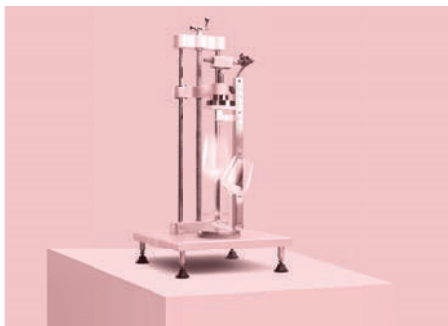

Free Fall Test

(In-house method):
Glass is released for a free fall from the height of 28 cm.