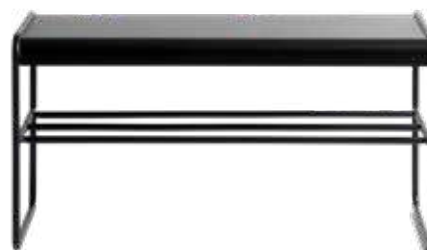

8990000104
CHAIR AND FOOTSTOOL SET DAKOTA

Colli: 1
Nature, New teak
W: 67,5 H: 74,5 L: 174,5 cm

Design: Birgitte Rømer

BENCHES

New York 1-door glass cabinet, Bronx bench S, Harlem coat rack L, Petite basket, Eris vase M, Sekka bowl & Keep it all basket natural

8270002143
BENCH RAJA
-
Colli: 1
Grey/brown, Mango wood
W: 110 H: 44 D: 35 cm

8280002136
BENCH SOHO
-
Colli: 1
Black, Powder coat. Iron w. leather
W: 100 H: 42 D: 31 cm

8280000129
BENCH COPENHAGEN
-
Colli: 1
Black, Iron
W: 90 H: 47 D: 35 cm