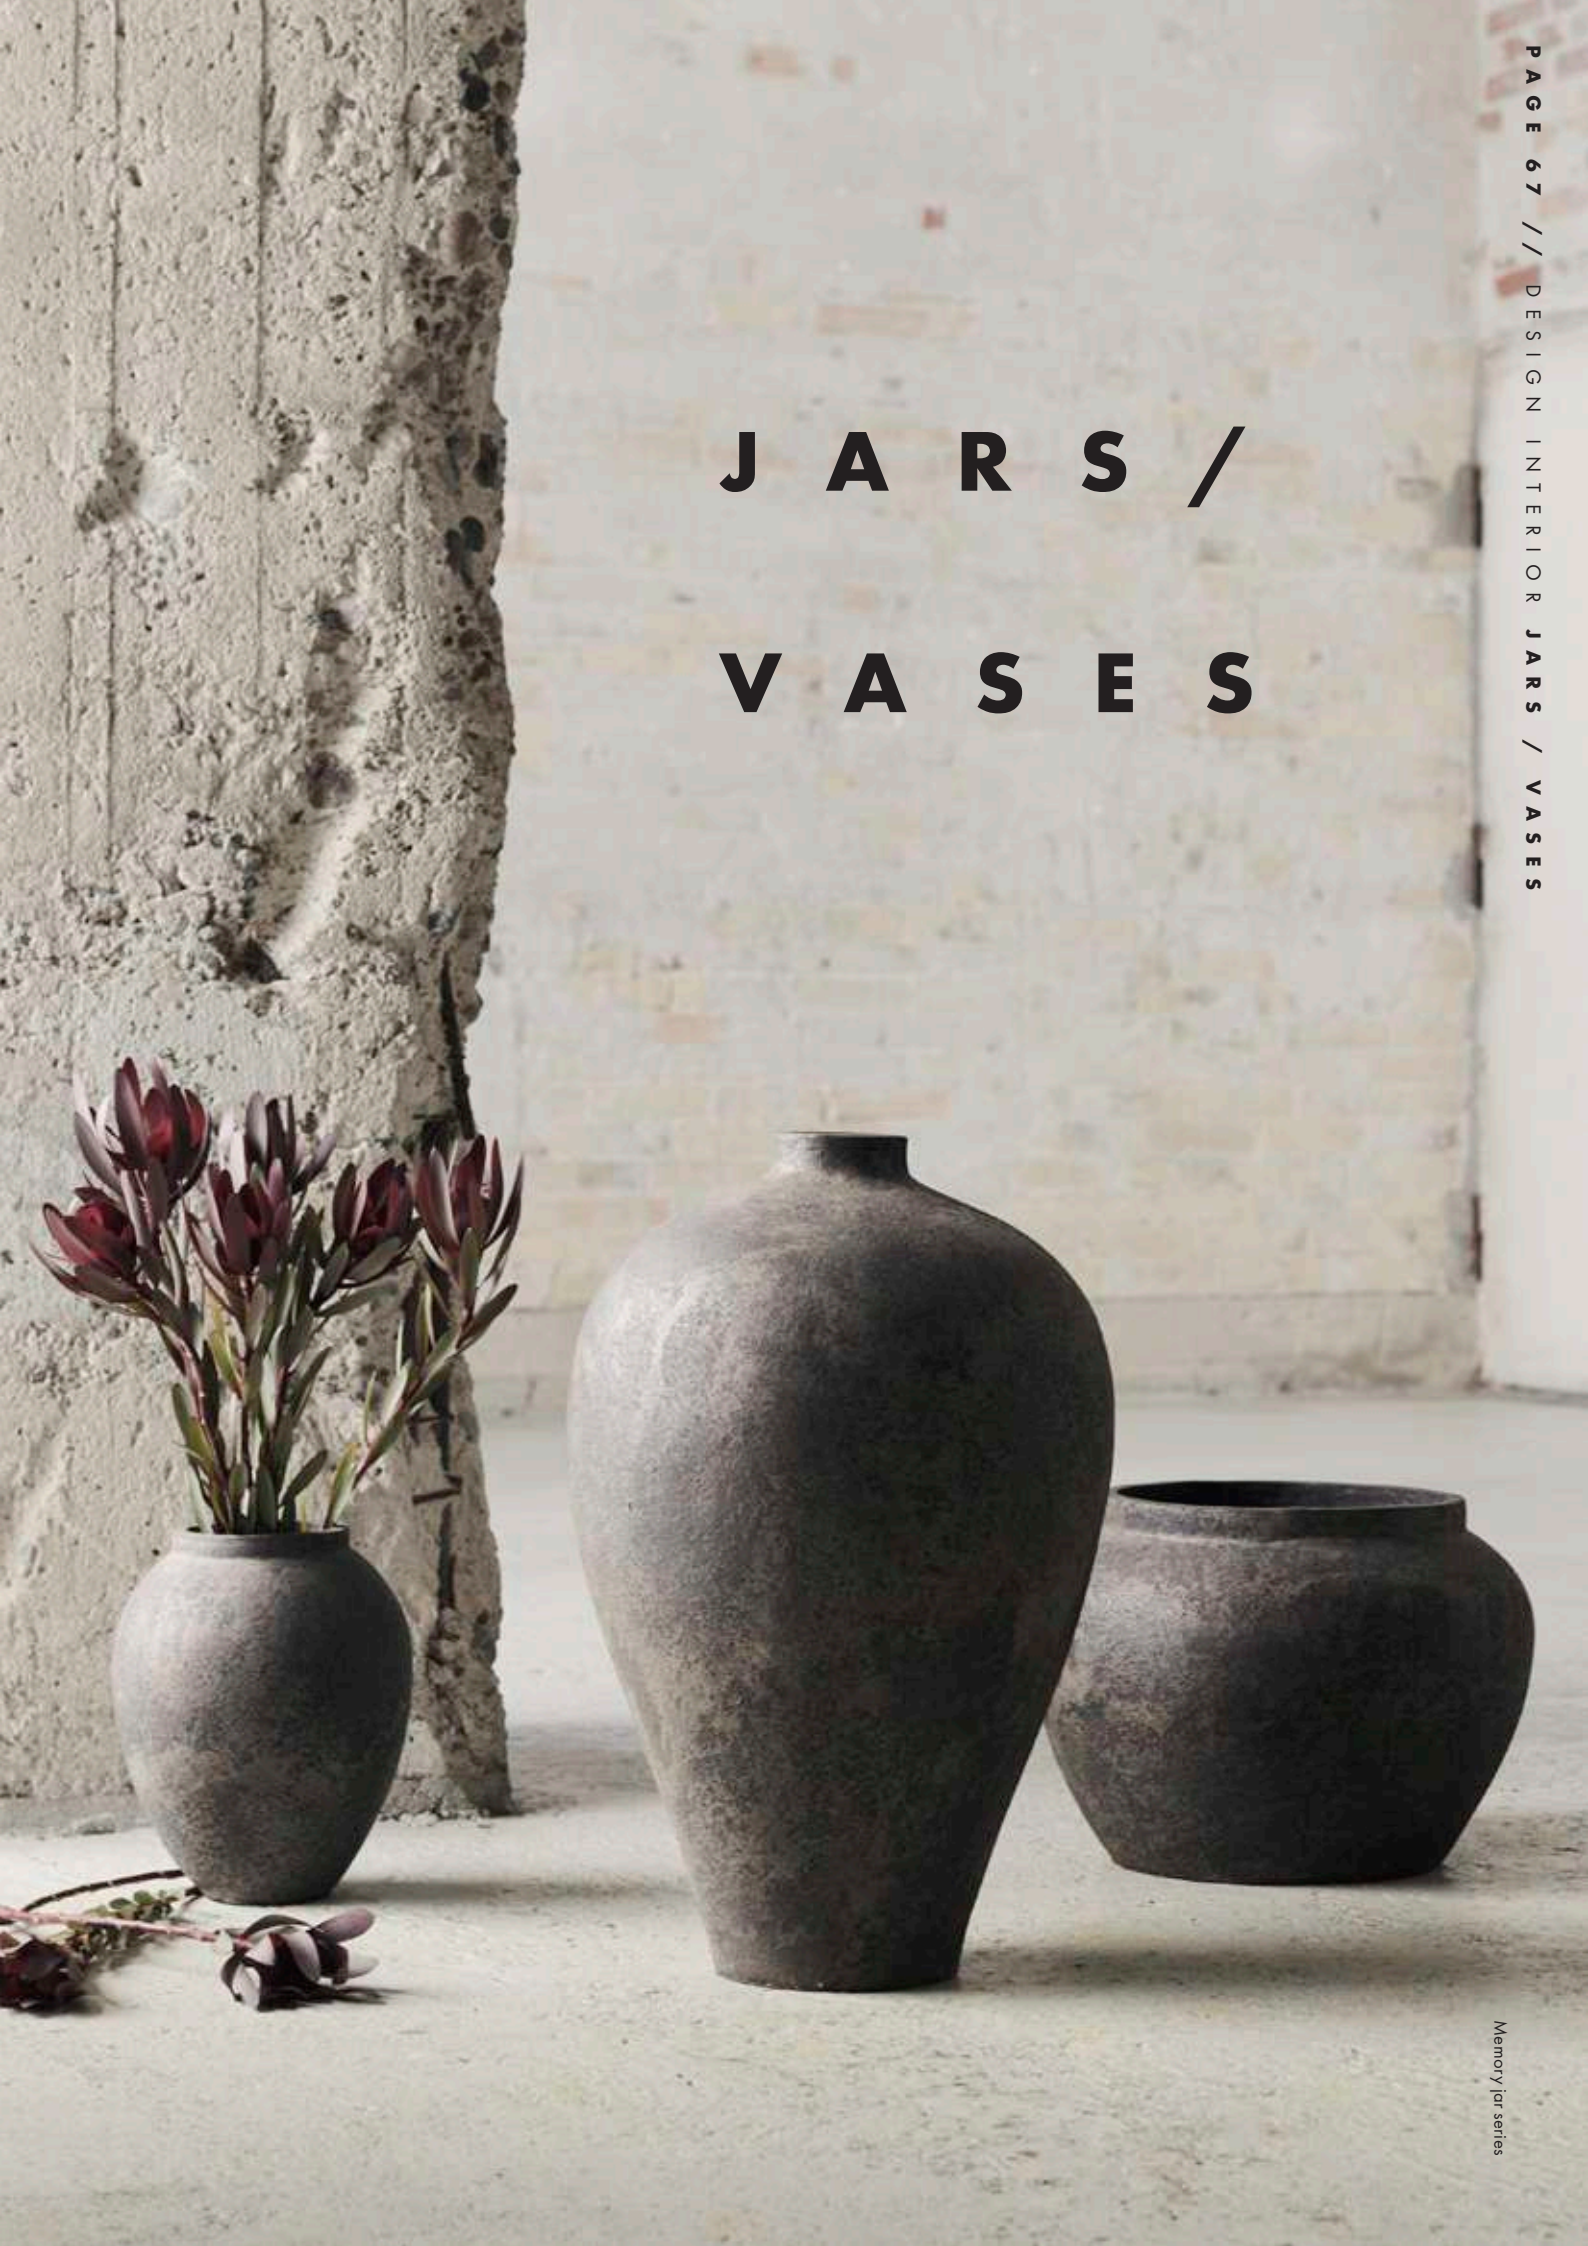

J A R S /
V A S E S