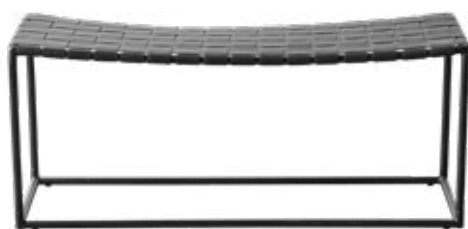

8990000104
CHAIR AND FOOTSTOOL SET DAKOTA

Colli: 1
Nature, New teak
W: 67,5 H: 74,5 L: 174,5 cm

Design: Birgitte Rømer

BENCHES

New York 1-door glass cabinet, Bronx bench S, Harlem coat rack L, Petite basket, Eris vase M, Sekka bowl & Keep it all basket natural

8270002143
BENCH RAJA
-
Colli: 1
Grey/brown, Mango wood
W: 110 H: 44 D: 35 cm

8280002136
BENCH SOHO
-
Colli: 1
Black, Powder coat. Iron w. leather
W: 100 H: 42 D: 31 cm

8280000129
BENCH COPENHAGEN
-
Colli: 1
Black, Iron
W: 90 H: 47 D: 35 cm