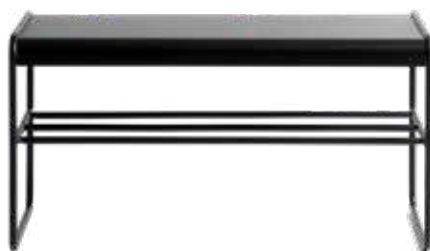

8280000129
BENCH COPENHAGEN

Colli: 1
Black, Iron
W: 90 H: 47 D: 35 cm

Design: Nicklas Lohmann