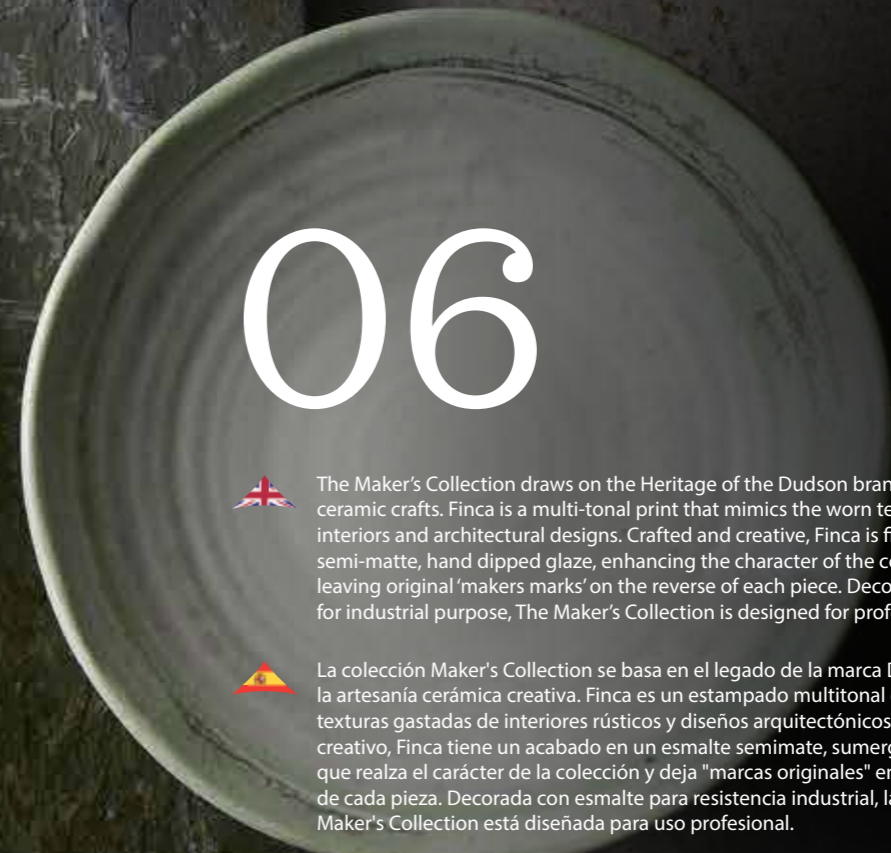

# Finca

A Creative Heritage

The Maker's Collection draws on the Heritage of the Dudson brand and creative ceramic crafts. Finca is a multi-tonal print that mimics the worn textures of rustic interiors and architectural designs. Crafted and creative, Finca is finished in a semi-matte, hand dipped glaze, enhancing the character of the collection and leaving original 'makers marks' on the reverse of each piece. Decorated in-glaze for industrial purpose, The Maker's Collection is designed for professional use.