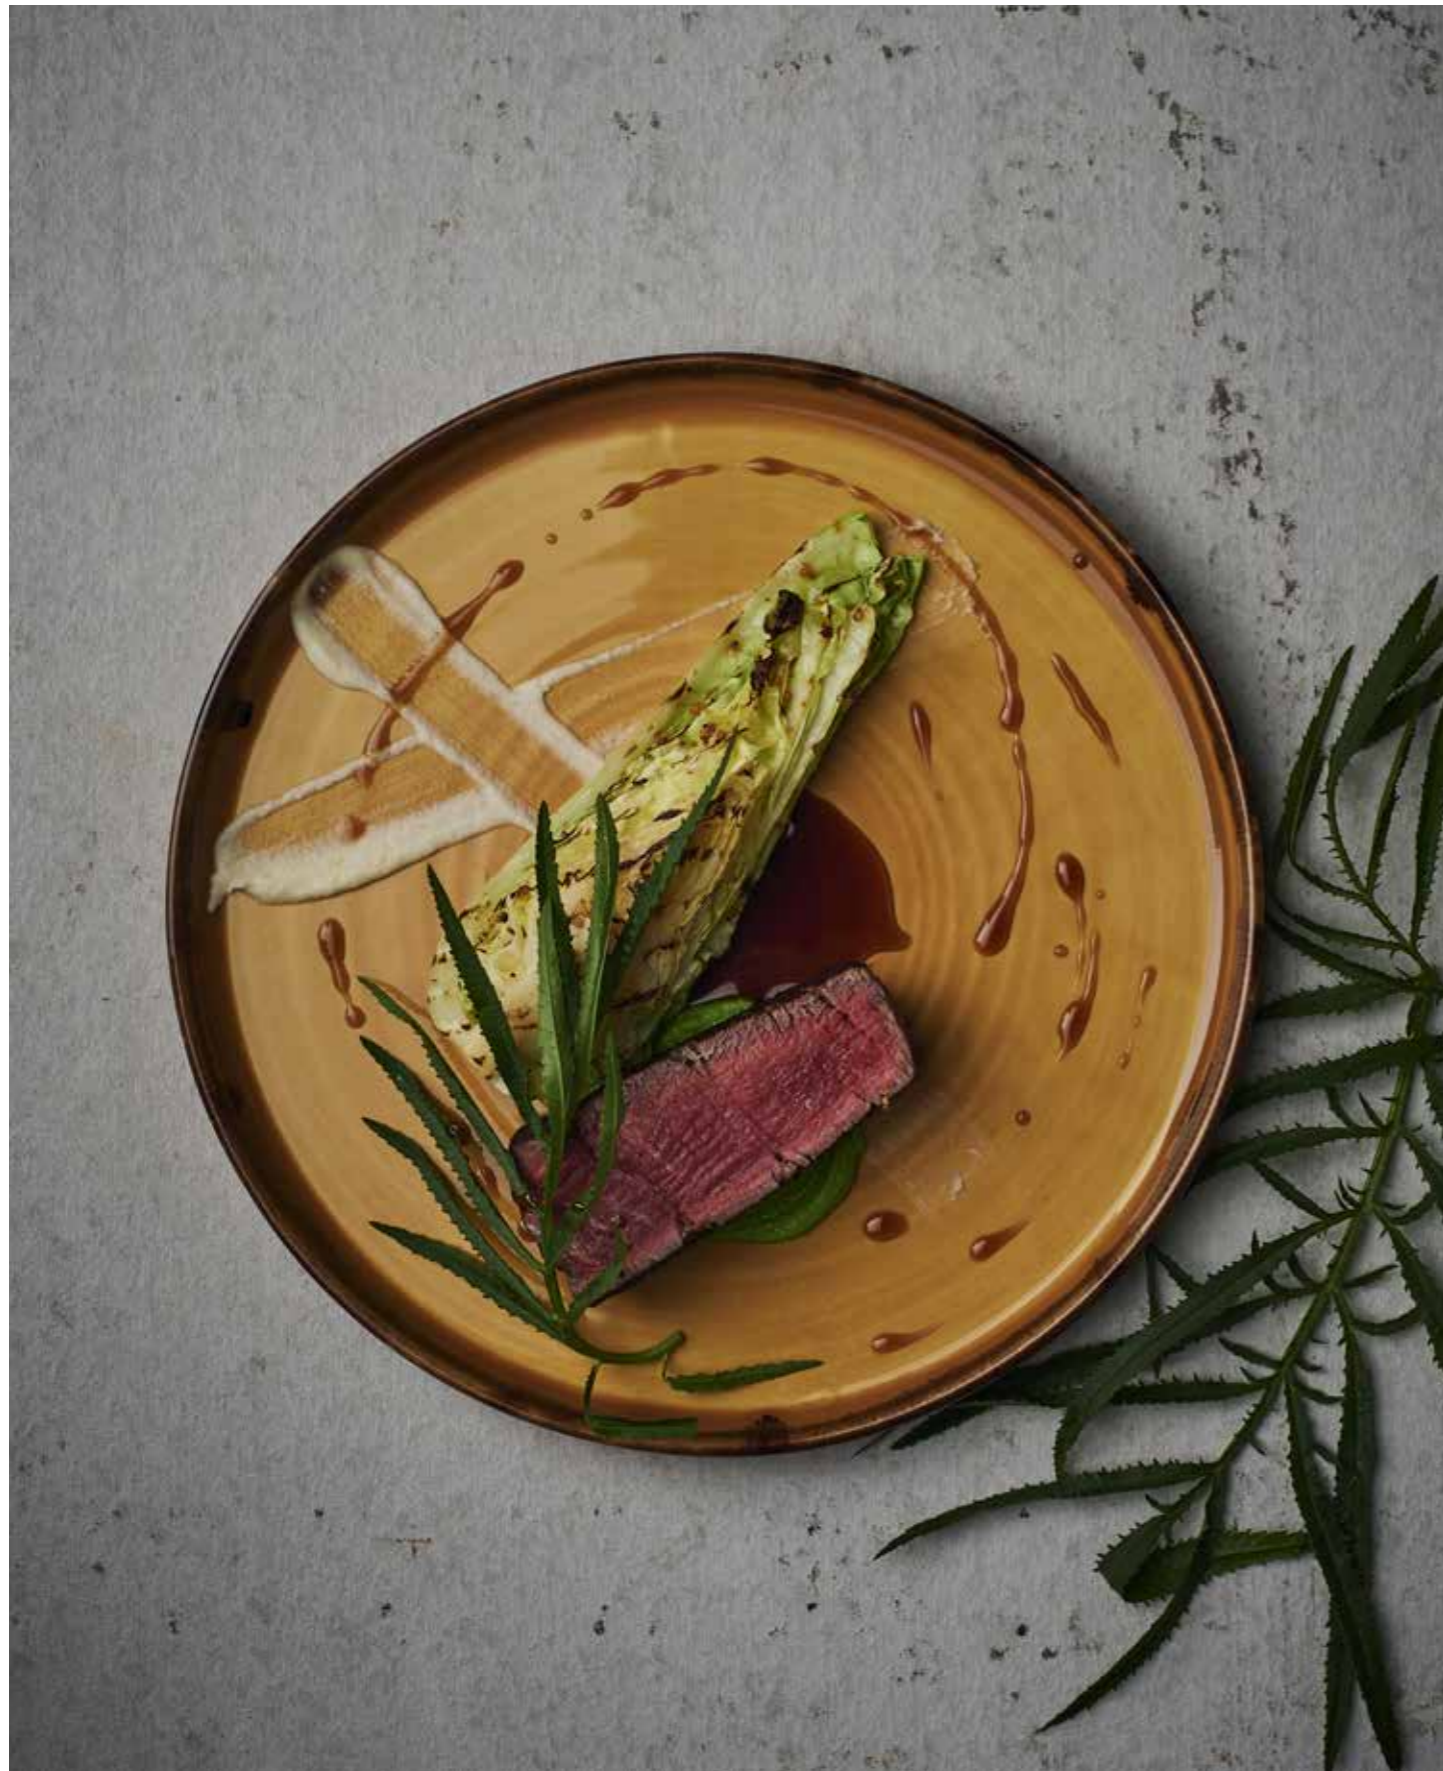

Harvest | Mustard

Launched Spring 2020