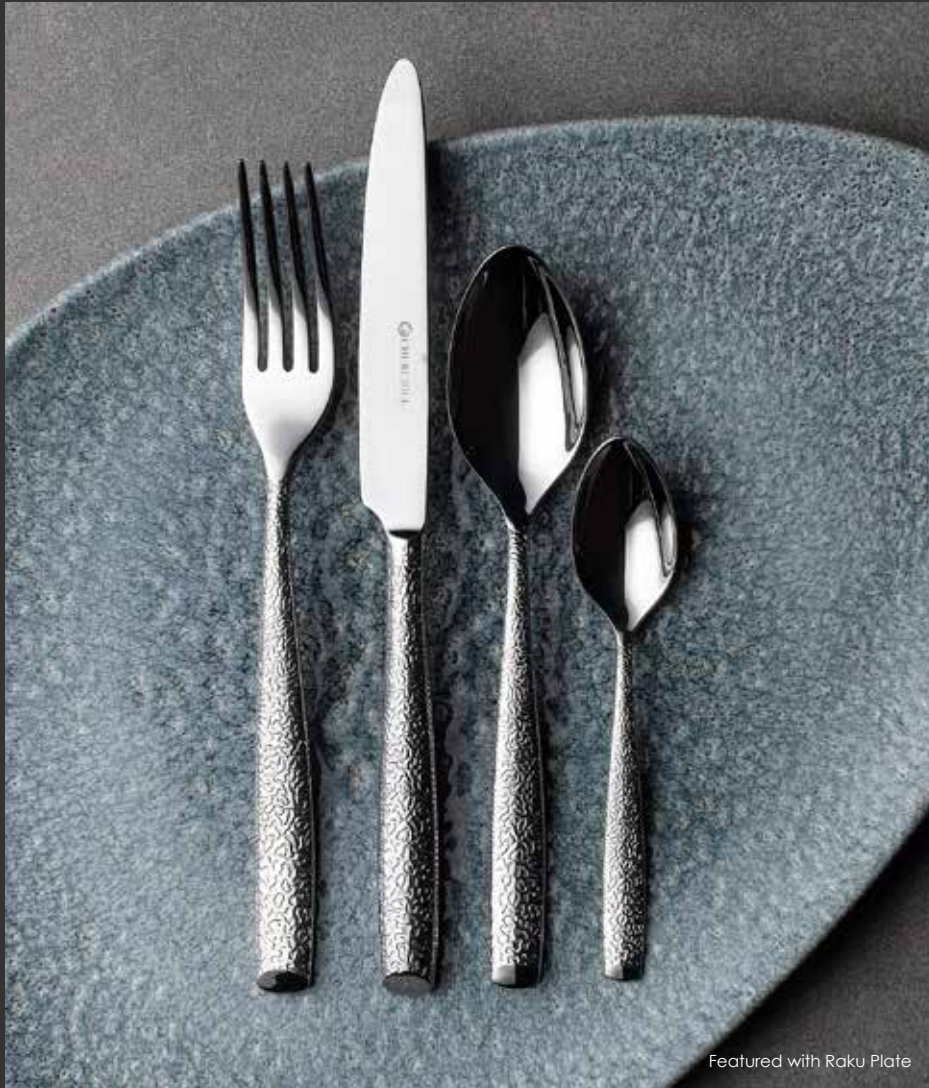

CHURCHILL

Raku

Raku Cutlery is inspired by the surface texture of reactive glaze and the Studio Prints Raku ceramic range. Manufactured in 18/10 stainless steel and styled on the Profile cutlery shape with an additional textured embossment. Raku is a modern and tactile cutlery range, designed for versatility.

Featured with Raku Plate

18/10
Stainless Steel