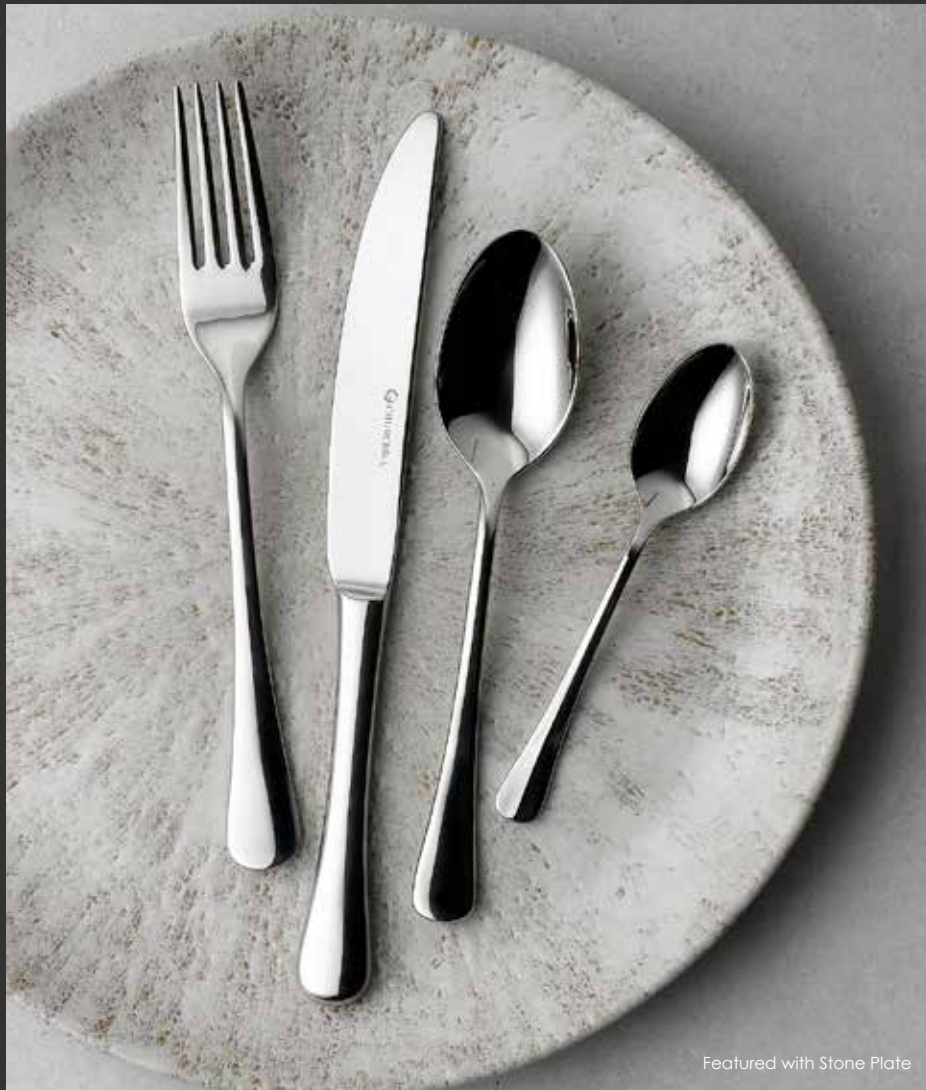

CHURCHILL

Tanner

Soft and simplistic Tanner cutlery shapes are stylish and ergonomically designed for comfort when holding. The contemporary and versatile design is ideal for both casual or premium dining, enhancing the dining experience and complementing the Churchill ceramics portfolio.

Featured with Stone Plate