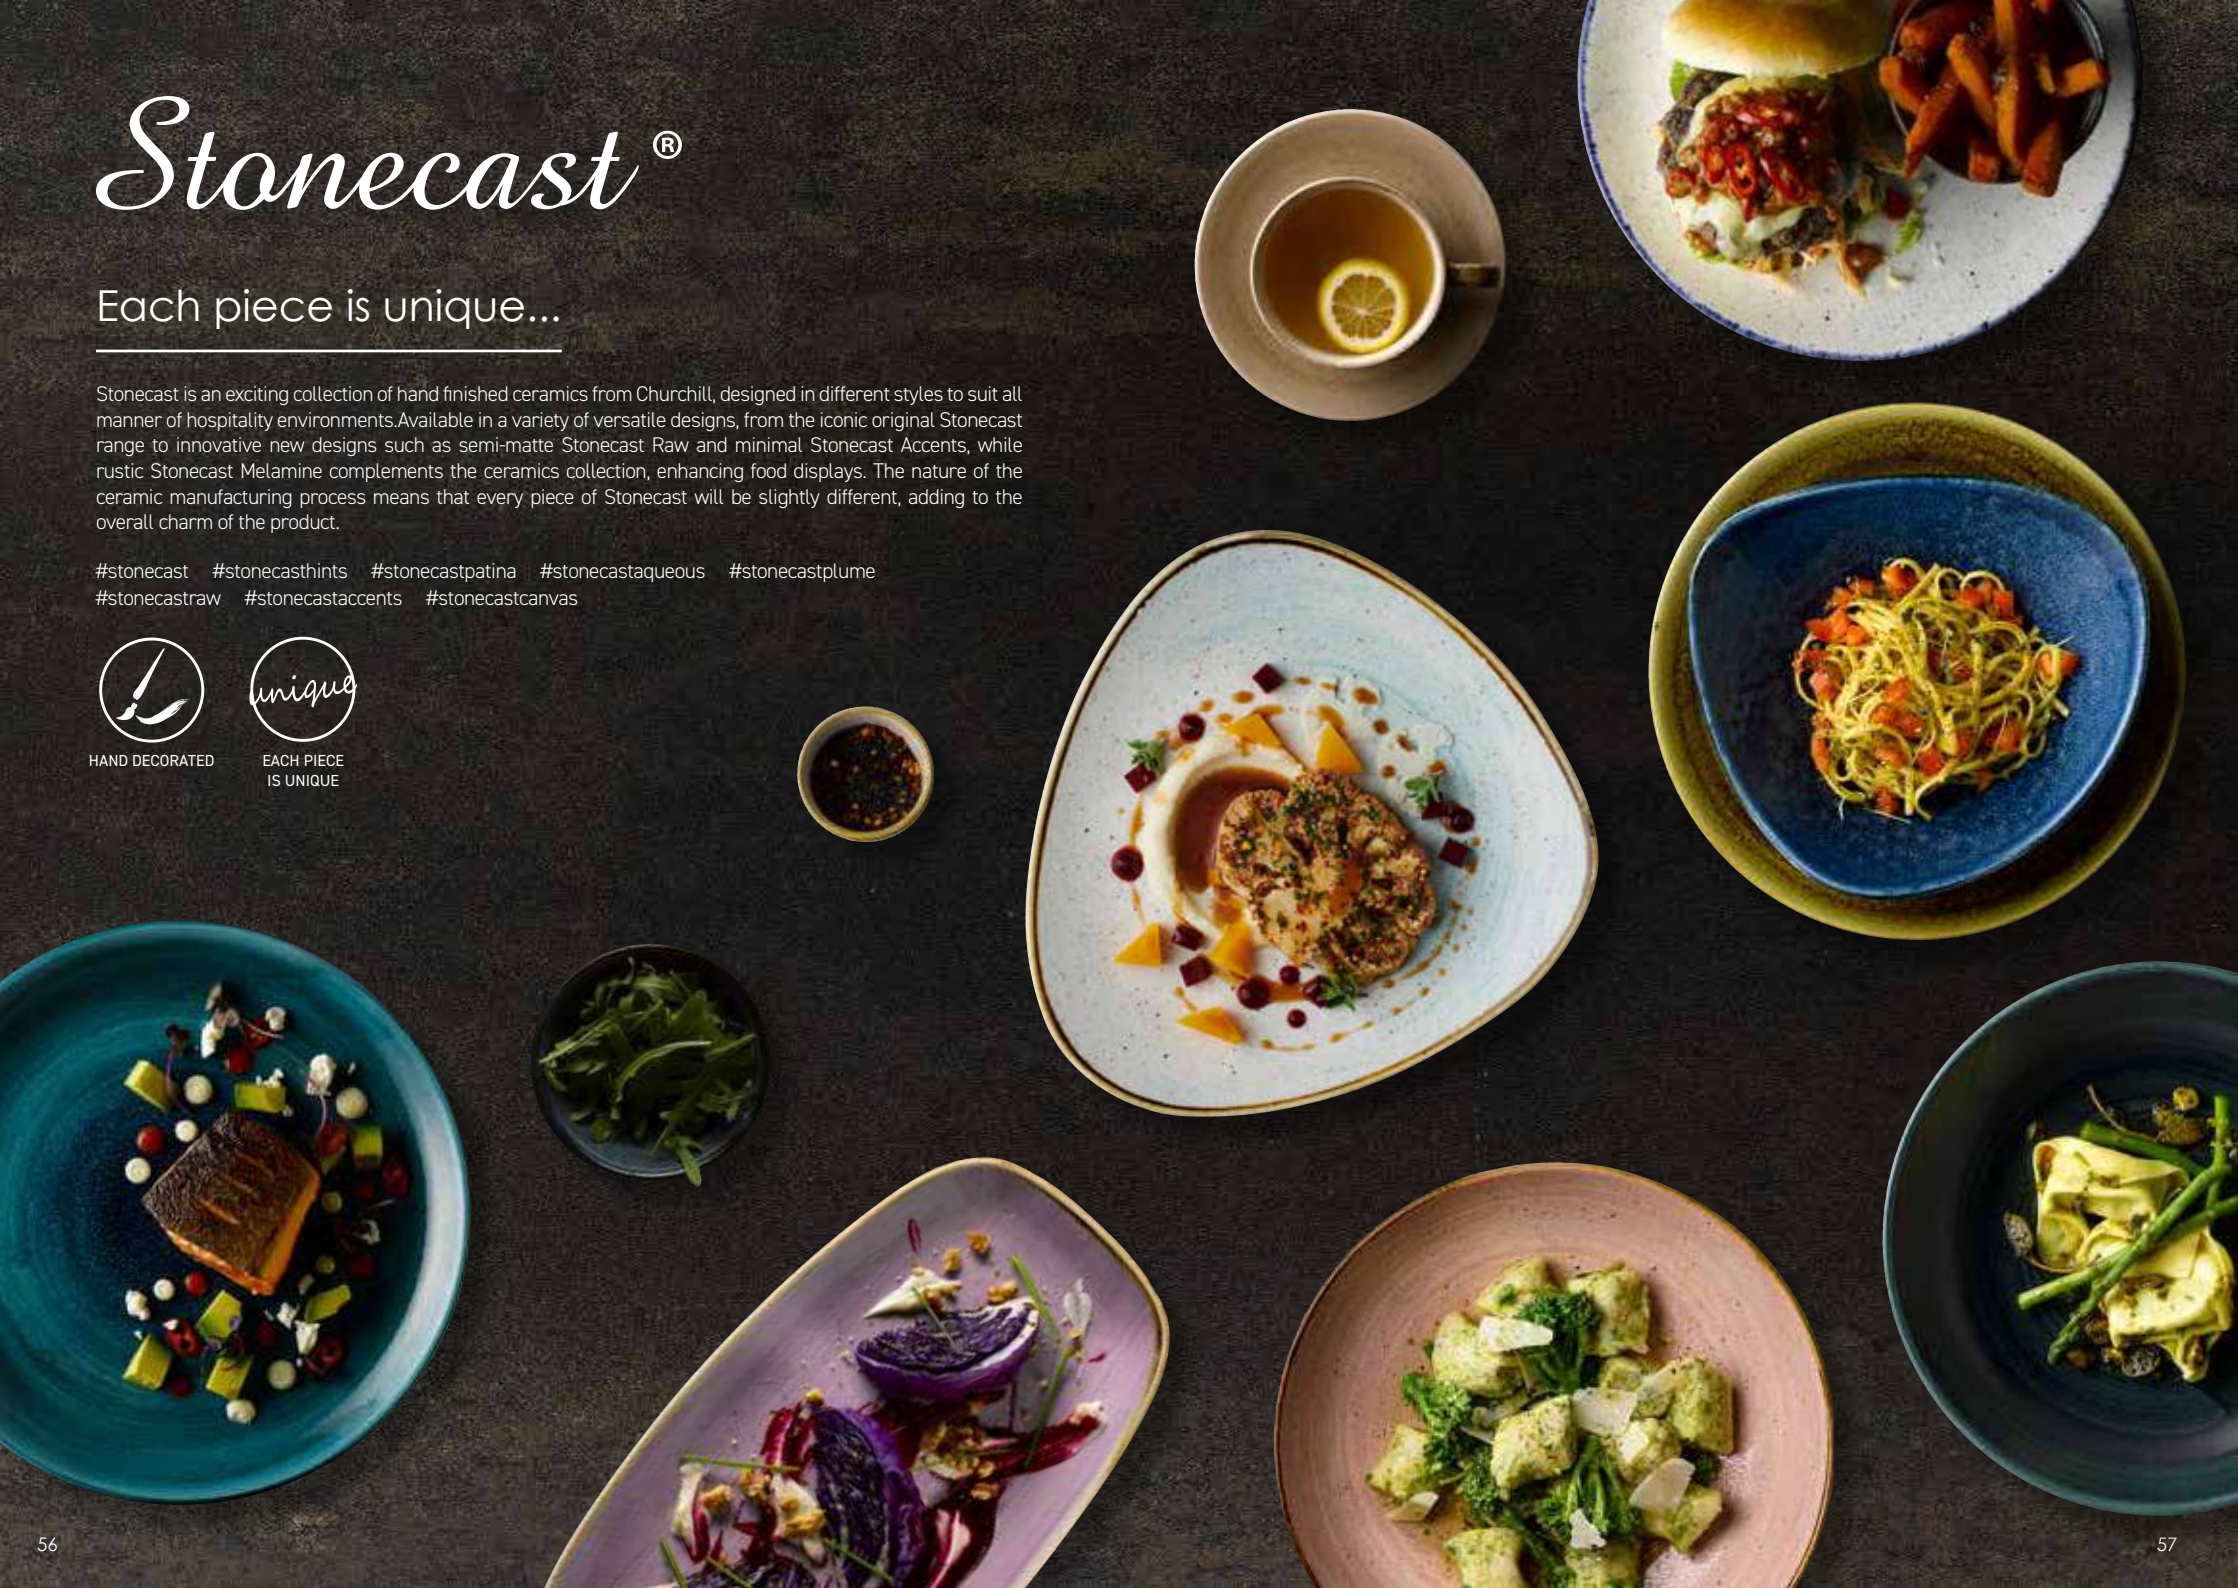

Stonecast®

Each piece is unique...

Stonecast is an exciting collection of hand finished ceramics from Churchill, designed in different styles to suit all manner of hospitality environments. Available in a variety of versatile designs, from the iconic original Stonecast range to innovative new designs such as semi-matte Stonecast Raw and minimal Stonecast Accents, while rustic Stonecast Melamine complements the ceramics collection, enhancing food displays. The nature of the ceramic manufacturing process means that every piece of Stonecast will be slightly different, adding to the overall charm of the product.

#stonecast #stonecasthints #stonecastpatina #stonecastaqueous #stonecastplume
#stonecastraw #stonecastaccents #stonecastcanvas

HAND DECORATED

EACH PIECE IS UNIQUE