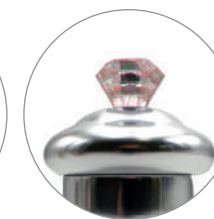

Ametista
Amethyst