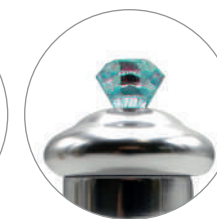

Acquamarina
Aquamarine