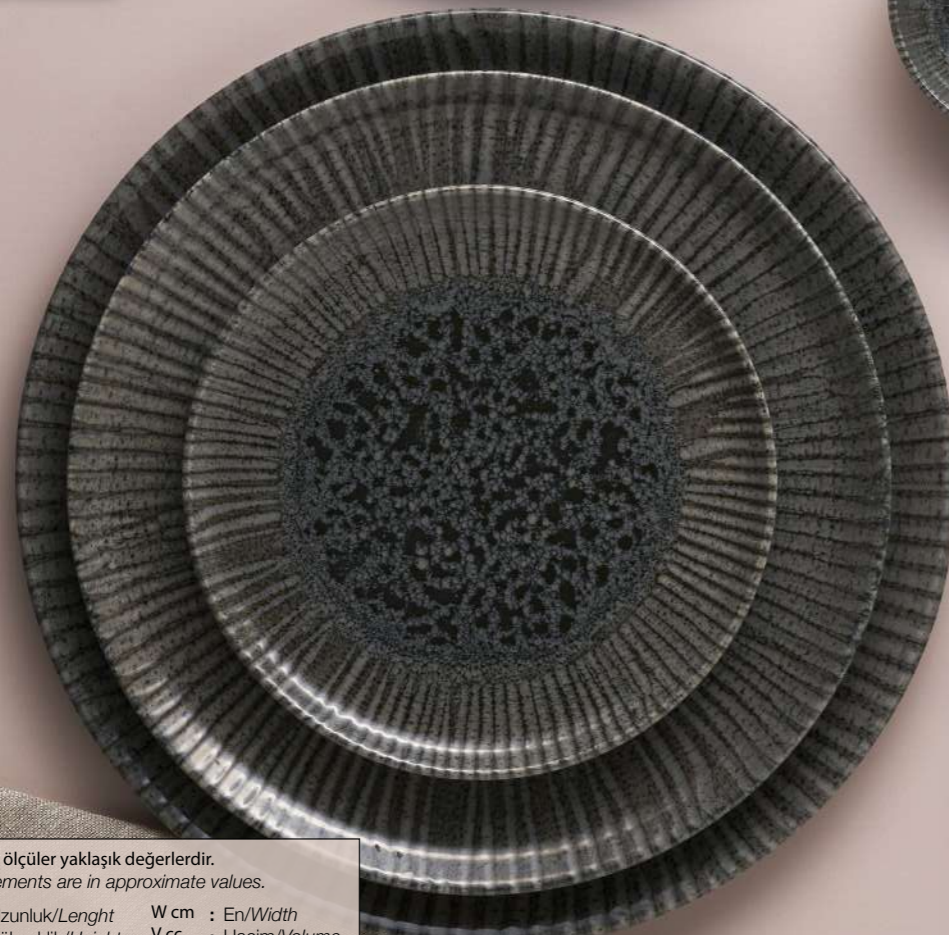

Iris Collection, which will be an irreplaceable part of your eye-catching presentations, will add a different atmosphere to your tables with its color and texture.

Düz Tabak / Flat Plate

- *187631 30 cm Koli İçi Adet/QTY: 6
- *187627 26 cm Koli İçi Adet/QTY: 12
- *187625 25 cm Koli İçi Adet/QTY: 6
- *187621 21 cm Koli İçi Adet/QTY: 6
- *187617 17 cm Koli İçi Adet/QTY: 6