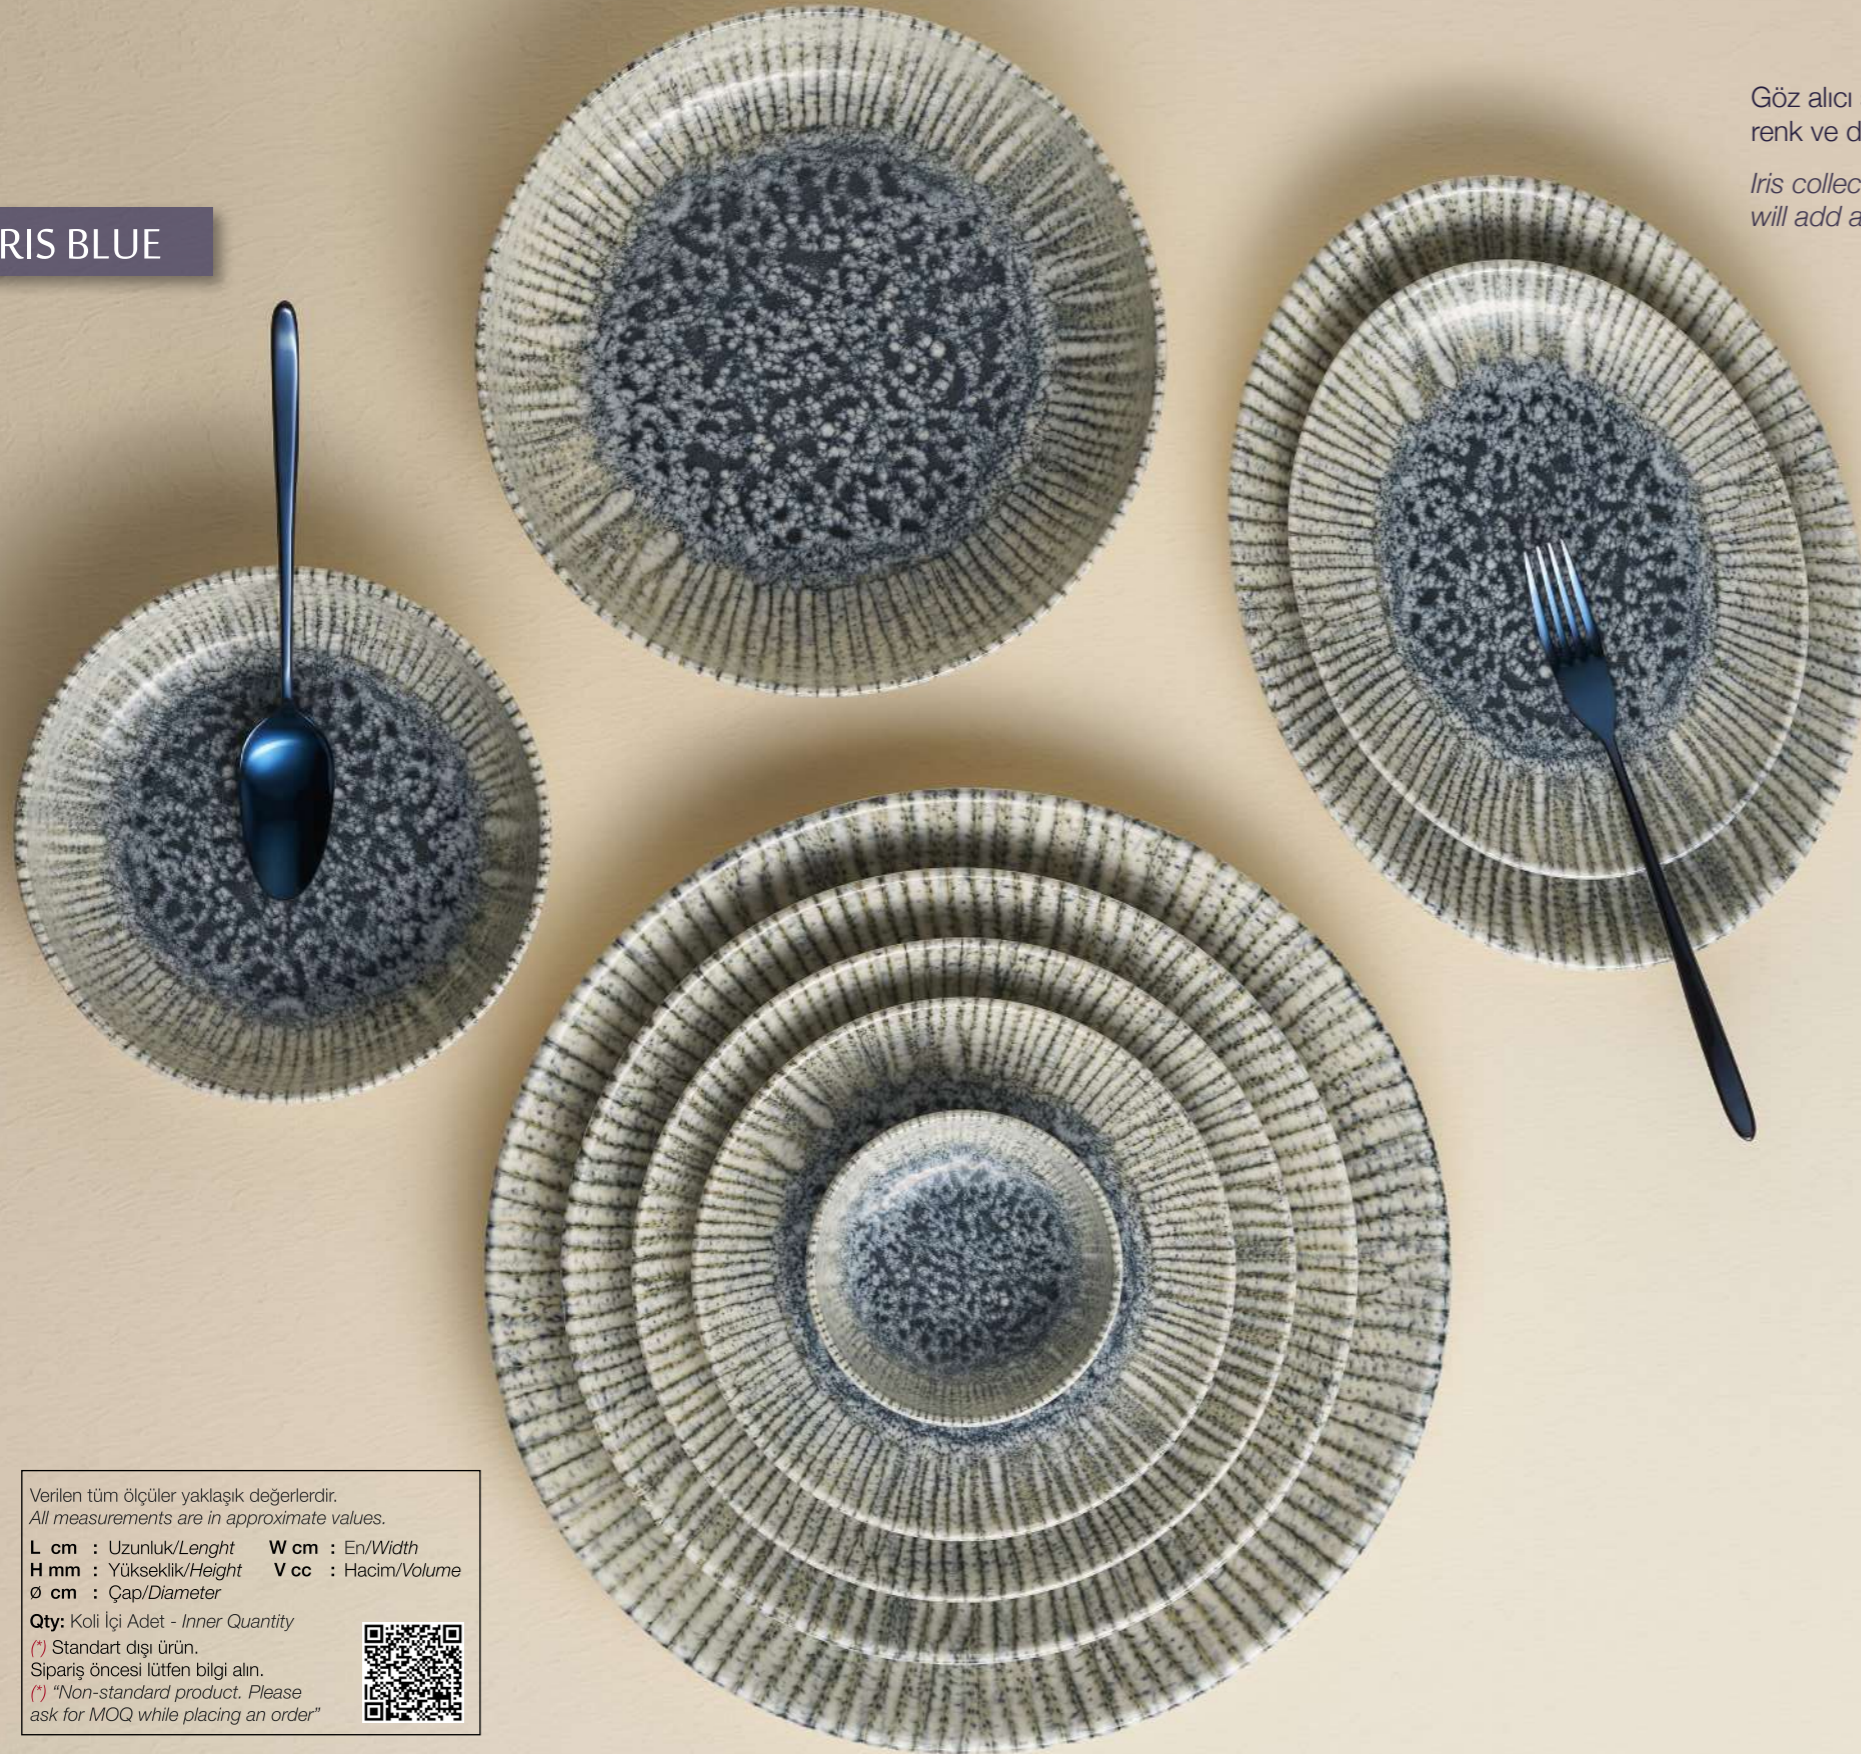

IRIS BLUE

Göz alıcı sunumlarınızın vaz geçilmezi olacak Iris Koleksiyonu; renk ve dokusu ile sofralarınıza başka bir hava katacak

Iris collection, which will be indispensable for your eye-catching presentations, will add a different atmosphere to your tables with its color and texture.