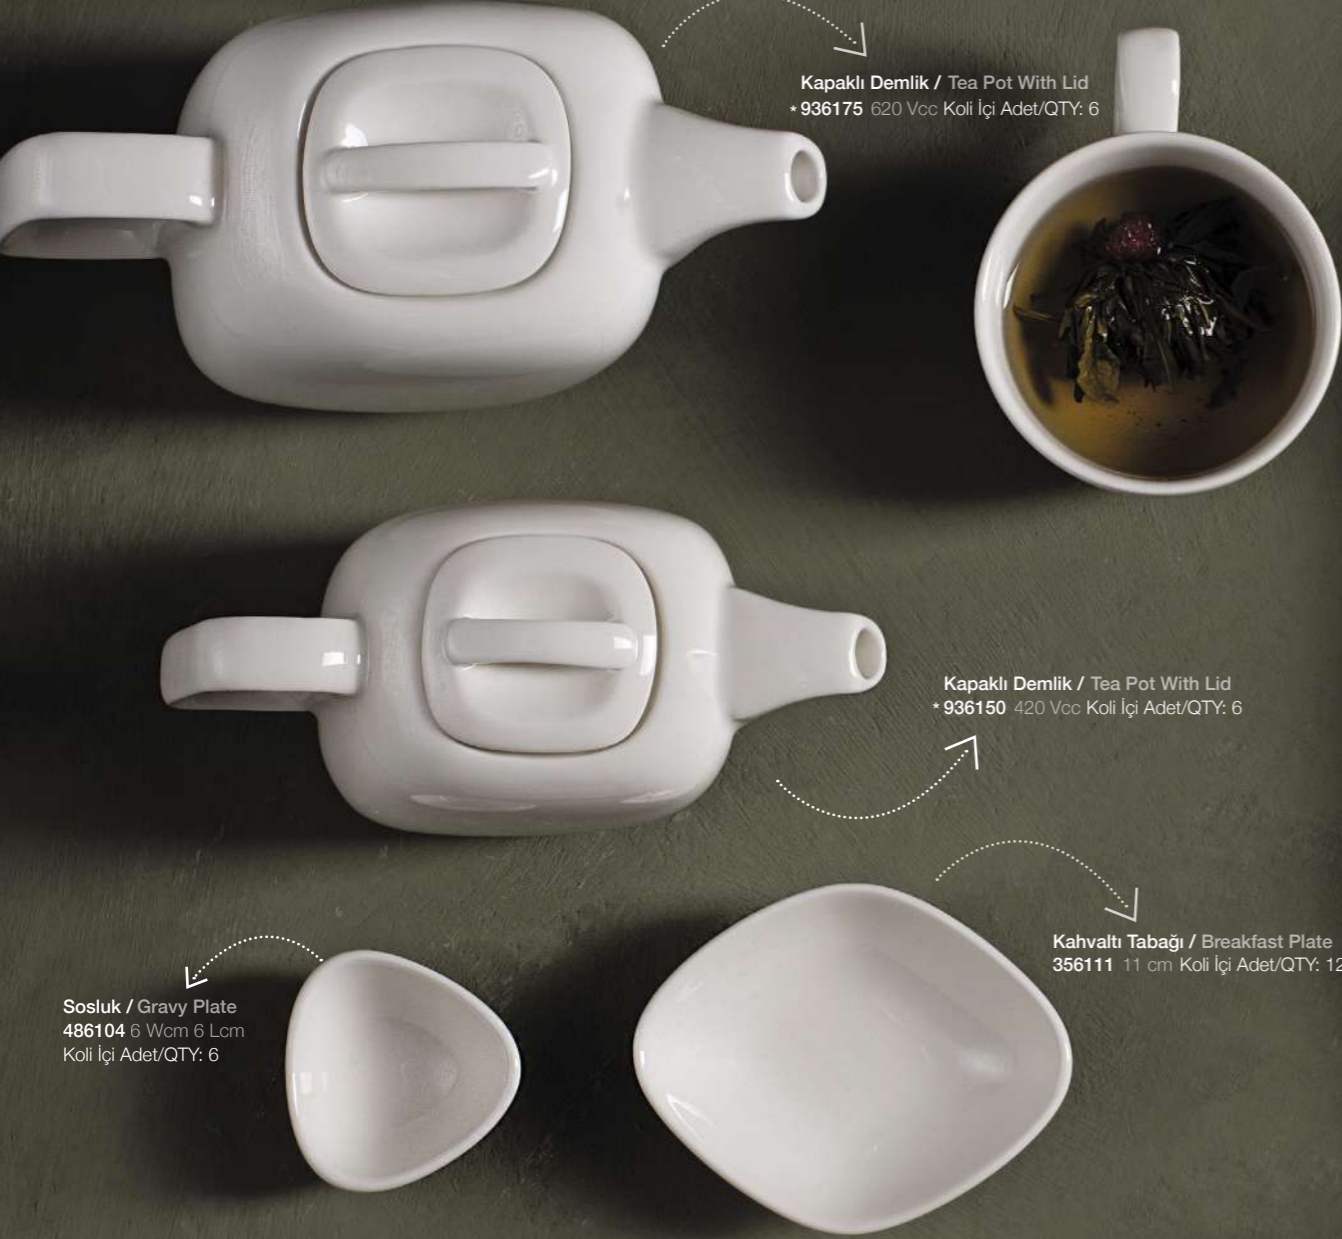

PERSPECTIVE

Kapaklı Demlik / Tea Pot With Lid
*936175 620 Vcc Koli İçi Adet/QTY: 6

Kapaklı Demlik / Tea Pot With Lid
*936150 420 Vcc Koli İçi Adet/QTY: 6

Kahvaltı Tabağı / Breakfast Plate
356111 11 cm Koli İçi Adet/QTY: 12

Sosluk / Gravy Plate
486104 6 Wcm 6 Lcm
Koli İçi Adet/QTY: 6

Farklı Bir Perspektif

İngiltere'de dünyaca ünlü Studio Levien tarafından tasarlanan ve farklı çizgilere sahip Perspective Koleksiyonu, birbirini tamamlayan parçalar düşüncesi üzerine kurulmuştur.

A Different Perspective

Perspective Collection, designed by the world famous Studio Levien from England and having different lines, is built on the idea of complementary parts.