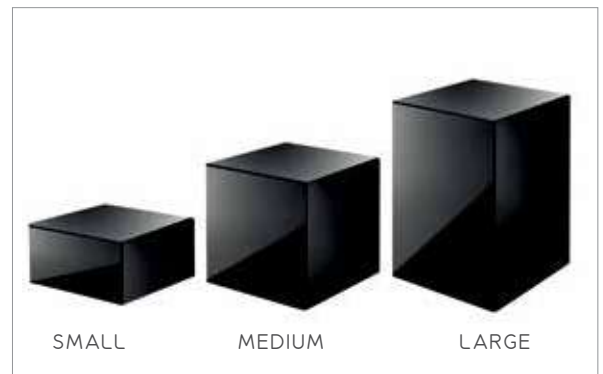

Ασύμμετροι Ακρυλικοί Κύβοι Set 3 Τεμαχίων Μαύρο High Gloss Classic Acrylic Cube Risers 3pcs Kit High Gloss Black

code	size	↑cm	↑Hcm	€/set
ACB01-25-BK	SMALL	23x23	12	134
Set 25x25	MEDIUM	24x24	24	
	LARGE	25x25	36	
ACB01-20-BK	SMALL	19x19	8	98
Set 20x20	MEDIUM	20x20	16	
	LARGE	21x21	24