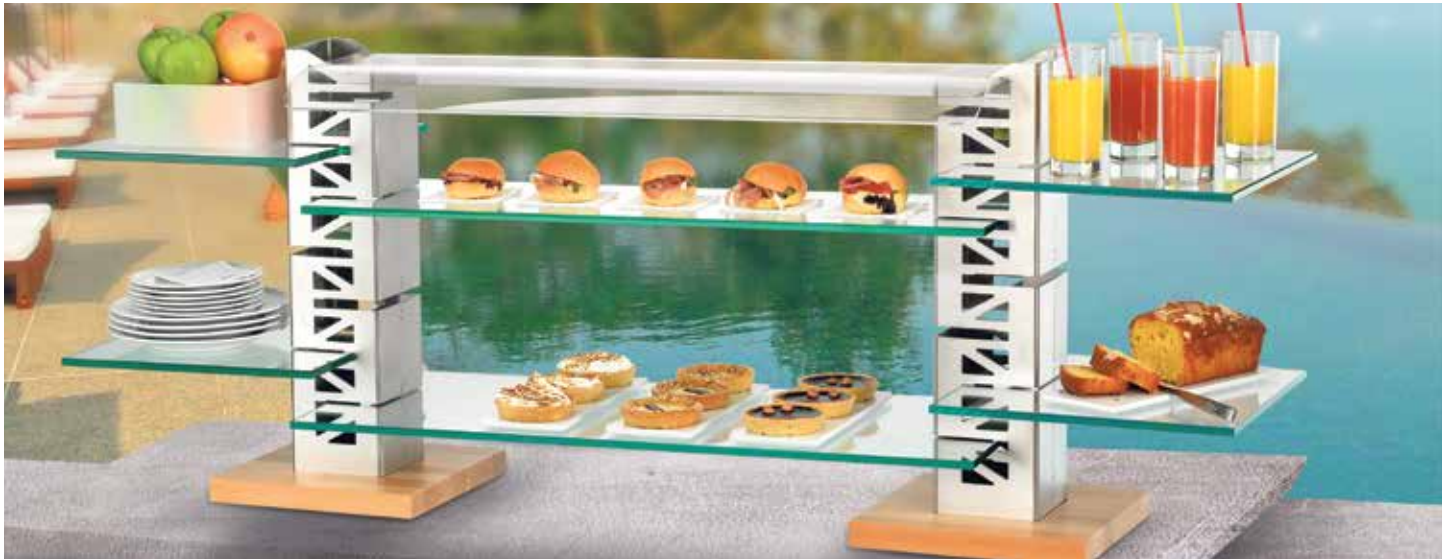

Atrax Kit Ορεκτικών 2 Πύργοι Ανοξείδωτο + Διάφανα Κρύσταλλα + Κάλυμμα
Atrax Starter Kit 2 Towers Stainless Steel + Clear Glass + Cover

code	└cm	↑Hcm	€
AMP50-03-SS	35x140	55	763

Atrax Kit Μπουφέ 1 Πύργος Μαύρο + Μαύρα Κρύσταλλα
Atrax Buffet Kit 1 Tower Black + Black Glass

code	└cm	↑Hcm	€
AMP50-01-BK	35x65	55	399