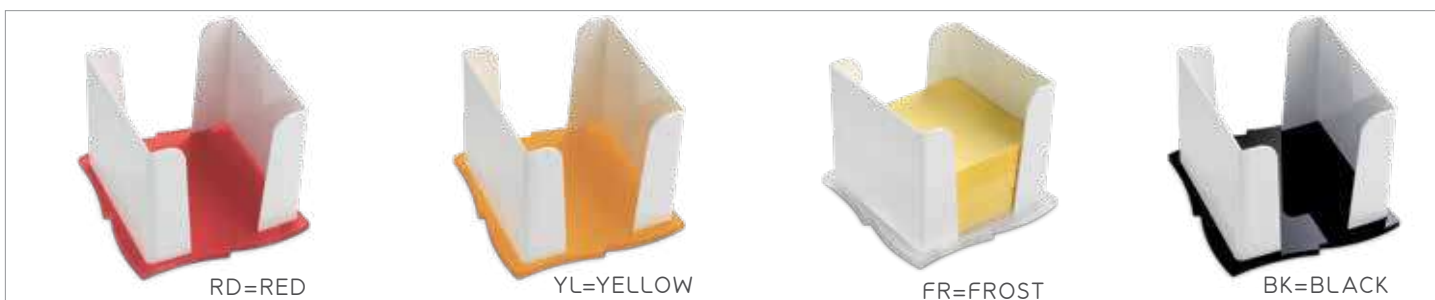

Μοντέρνα Δίχρωμη Χαρτοπεσετοθήκη Plexiglass Για Χαρτοπεσετότα 24x24cm Με Έγχρωμη Βάση
Trendy Bicolor Acrylic Napkin Holder For Napkin 24 x 24cm With Color Base

code	└cm	↑Hcm	€	code	└cm	↑Hcm	€
IAX02-25-BK	16x16	15	19,4	IAX02-25-YL	16x16	15	19,4
IAX02-25-FR	16x16	15	19,4	IAX02-25-RD	16x16	15	19,4

Μοντέρνα Δίχρωμη Χαρτοπεσετοθήκη Plexiglass Για Χαρτοπεσετότα 33 x 33cm Με Έγχρωμη Βάση
Trendy Bicolor Acrylic Napkin Holder For Napkin 33 x 33cm With Color Base

code	└cm	↑Hcm	€	code	└cm	↑Hcm	€
IAX02-33-BK	20x20	15	21,1	IAX02-33-YL	20x20	15	21,1
IAX02-33-FR	20x20	15	21,1	IAX02-33-RD	20x20	15	21,1