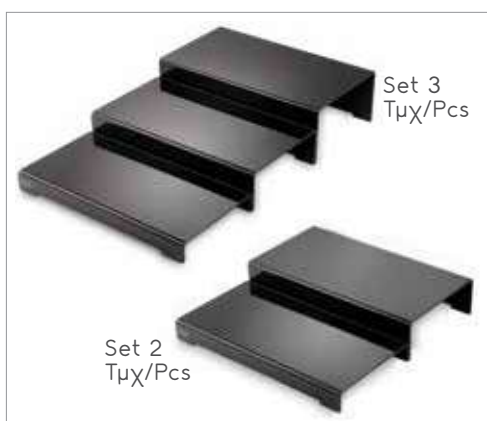

Ασύμμετρα Step 40cm Μαύρο High Gloss
Step Risers 40cm Black High Gloss

code	↓cm	↑Hcm	€	Set Τμχ/Ρcs
ARA01-40-BK	40x63	12	75,4	3
ARA02-40-BK	40x41	8	46,6	2