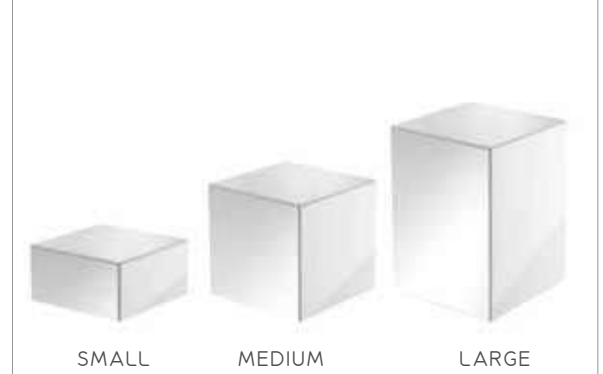

Ασύμμετροι Ακρυλικοί Κύβοι Set 3 Τεμαχίων Λευκό High Gloss Classic Acrylic Cube Risers 3pcs Kit Porcelain White

code	size	↑cm	↑Hcm	€/set
ACB01-25-WH	SMALL	23x23	12	134
Set 25x25	MEDIUM	24x24	24	
	LARGE	25x25	36	
ACB01-20-WH	SMALL	19x19	8	98
Set 20x20	MEDIUM	20x20	16	
	LARGE	21x21	24