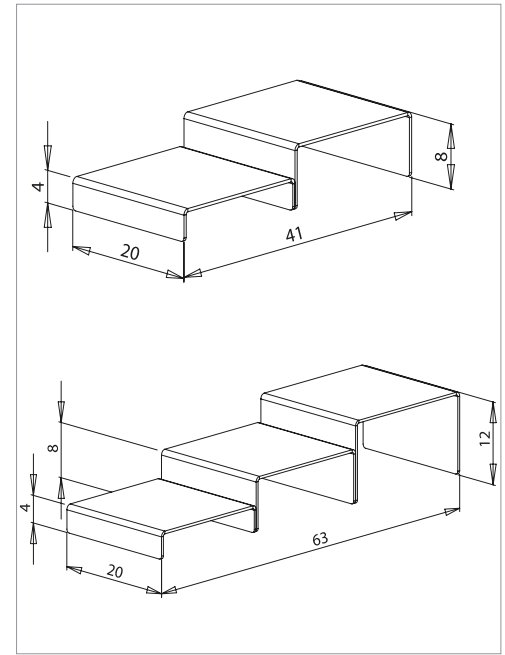

Ασύμμετρα Step 20cm Wenge Step Risers 20cm Wenge

code	└cm	↑Hcm	€	Set Τμχ/Ρcs
ARA01-20-WG	20x63	12	46,5	3
ARA02-20-WG	20x41	8	28,7	2

Ασύμμετρα Step 20cm Μαύρο High Gloss Step Risers 20cm Black High Gloss

code	└cm	↑Hcm	€	Set Τμχ/Ρcs
ARA01-20-BK	20x63	12	46,5	3
ARA02-20-BK	20x41	8	28,7	2

Ασύμμετρα Step 20cm Ανάγλυφο Διαφανές Step Risers 20cm Pebble Clear

code	└cm	↑Hcm	€	Set Τμχ/Ρcs
ARA01-20-KK	20x63	12	46,5	3
ARA02-20-KK	20x41	8	28,7	2