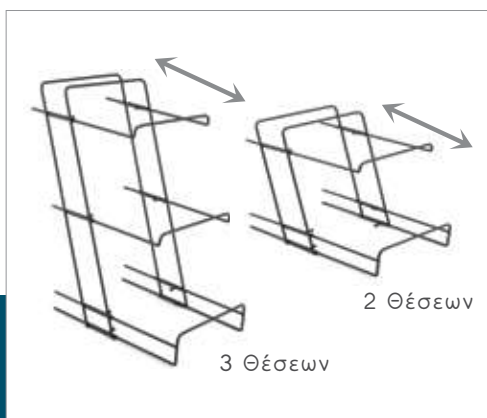

ΨΥΧΟΜΕΝΟΙ ΔΙΣΚΟΙ ΤΥΡΙΩΝ & ΑΛΛΑΝΤΙΚΩΝ OCTAGON: παράγονται σε 4 διαστάσεις και ταιριάζουν ακριβώς στην ποσότητα που θέλετε να σερβίρετε στο εστιατόριο. Από GN 1/1 έως και το μικρό GN

1/2 θα σας δώσουν λύση στο service των κρύων εδεσμάτων. Παραδίδονται με 12h παγοκύστες για να κρατούν σε ιδανική θερμοκρασία όλα τα κρύα τρόφιμα έως ότου φτάσουν στον πελάτη σας.

OCTAGON CHEESE & MEAT SLICES COOLING TRAYS: available in 4 dimensions to meet the exact quantity you need for your restaurant. Perfect solution

for all chilled slices and delicacies. Delivered with 12h cooling packs keep in ideal temperature all kind of food until your last customer will pass your buffet.

Octagon Ψυχόμενος Δίσκος Λευκός
Octagon Cooling Tray White

code	l cm	↑ Hcm	€
TMC20-12-WH	29x35	5,5	68
TMC20-24-WH	22,5x51	5,5	74
TMC20-34-WH	29x51	5,5	79
TMC20-11-WH	32,5x53	5,5	88

Octagon Ψυχόμενος Δίσκος Μαύρος
Octagon Cooling Tray Black

code	l cm	↑ Hcm	€
TMC20-12-BK	29x35	5,5	68
TMC20-24-BK	22,5x51	5,5	74
TMC20-34-BK	29x51	5,5	79
TMC20-11-BK	32,5x53	5,5	88

Πτυσσόμενο Μεταλλικό Stand Μαύρο Ματ Χωρίς Δίσκους
Black Mat Folding Metal Stand Without Trays

code	l cm	↑ Hcm	€
UTG01-2P	40x25	40	44
UTG01-3P	40x25	60	54