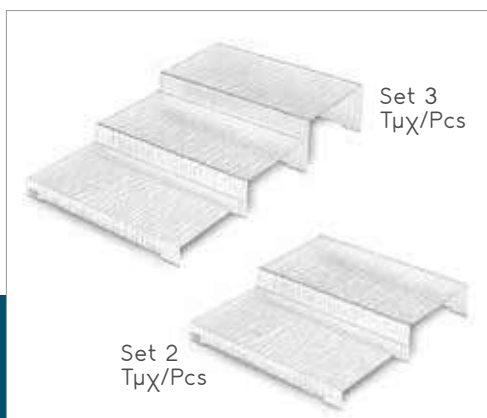

Ασύμμετρα Step 40cm Ανάγλυφο Διαφανές
Step Risers 40cm Pebble Clear

code	↓cm	↑Hcm	€	Set Τμχ/Ρcs
ARA01-40-KK	40x63	12	75,4	3
ARA02-40-KK	40x41	8	46,6	2