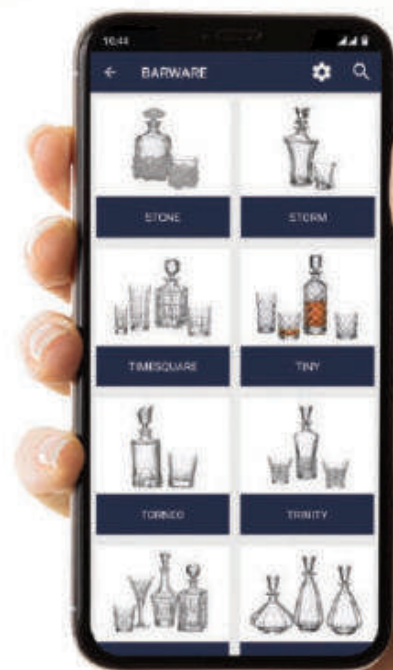

Traditional *Packaging*

The assortment, for which we want to emphasize its value, is packed in our traditional blue box. The gold etiquette on it represents a guarantee of the uniqueness of our crystal and all its excellent properties.

At the customer's request, a sandblasted signo is possible.

App

You can browse the wide range of our product range in the updated Crystal BOHEMIA app.

A new feature is now available. Items in the catalogue are provided with an EAN code. Use the app, simply scan the code and start purchasing.

Download here