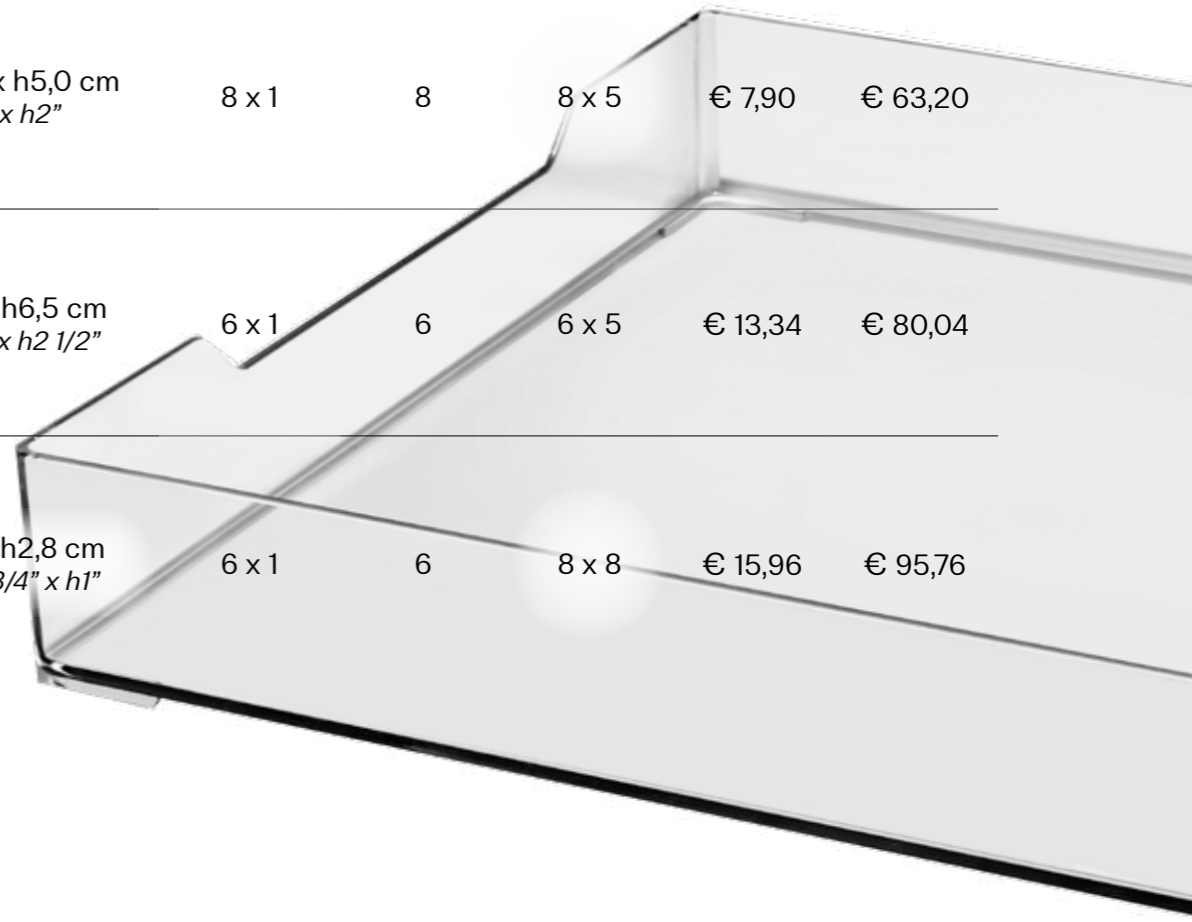

Our range of trays , practical, functional, stackable, to give at your service a touch of originality, in step with the latest trends.

Accessori Vassoi

Accessories Trays

	CODE	PRODUCT	MATERIALS	COLORS	DIMENSIONS	PACK/PCS	PCS/CRT	CRT/PLT	€/PC	€/CRT
	FB-14	Milano Oval Bowl Tray 8005778050419	SAN    	transparent	23,5 x 15,4 x h3,0 cm 9 1/4" x 3 1/4" x h1 1/2"	12 x 1	12	12 x 6	€ 4,40	€ 52,80
	FB-88	Urban Tray Clear T 8005778047617 TOR 8005778048553	SAN    	transparent, tortora / taupe	30,3 x 30,3 x h5,0 cm 12" x 12" x h2"	8 x 1	8	8 x 5	€ 7,90	€ 63,20
	FB-88	Urban Tray Clear B 8005778047624 N 8005778047631	SAN    	bianco / white, nero / black	30,3 x 30,3 x h5,0 cm 12" x 12" x h2"	8 x 1	8	8 x 5	€ 7,90	€ 63,20
	FB-21	Shape Tray Frost T 8005778004696 N 8005778001107	PS    	transparent, nero / black	35,2 x 36 x h6,5 cm 13 3/4" x 14 x h2 1/2"	6 x 1	6	6 x 5	€ 13,34	€ 80,04
	FB-32	Alaska Tray Clear compatibile/ compatible Alaska Bowl 8005778003194	PMMA Veroglas      	transparent	45 x 29,8 x h2,8 cm 17 3/4" x 11 3/4" x h1"	6 x 1	6	8 x 8	€ 15,96	€ 95,76