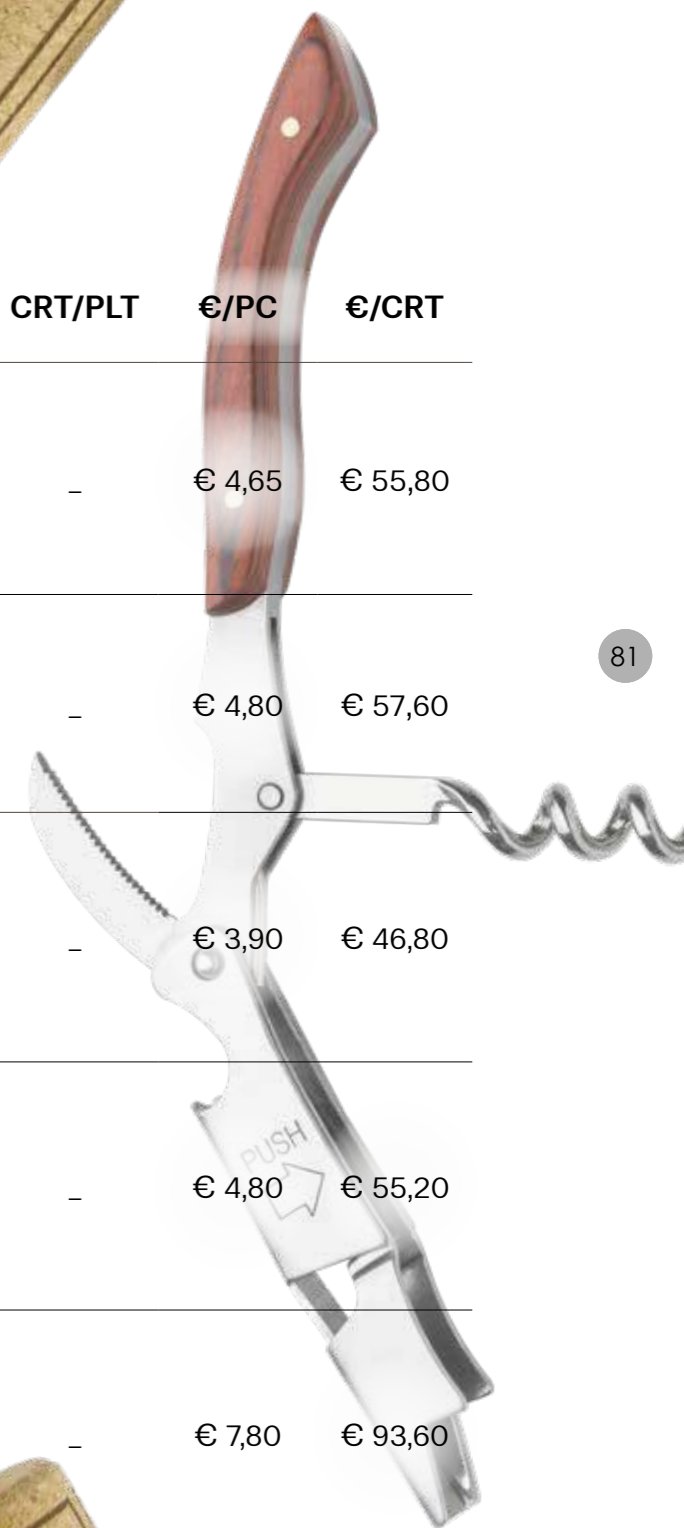

Levatappi Professionali

Waiter's Friend Corkscrews

CODE	PRODUCT	MATERIALS	COLORS	DIMENSIONS	PACK/PCS	PCS/CRT	CRT/PLT	€/PC	€/CRT	
Art.4	Syncro 8005778003927	Doppio asse/ double axis 	Metallo/ metal Acciaio al carbonio/ carbon steel tecnopolimero/ tecnopolymer	nero / black	12,7 x 1,3 x h3 cm 5" x 1/2" x h1 1/4"	12 x 1	12	-	€ 4,65	€ 55,80
Art.8	Uniq 8005778008601	Doppia leva/ double lever 	Metallo/ metal Acciaio al carbonio/ carbon steel tecnopolimero/ tecnopolymer	nero / black	11,9 x 1,4 x h3 cm 4 1/4" x 1/2" x h1 1/2"	12 x 1	12	-	€ 4,80	€ 57,60
Art.7	Coutale N 8005778003958 B 8005778003965 BRDX 8005778004023	Doppia leva/ double lever 	Acciaio inox verniciato/ stainless steel Spirale teflonata/ teflon coated spiral	nero / black bianco/ white bordeaux	12 x 1,3 x h2,3 cm 4 1/4" x 1/2" x 1"	12 x 1	12	-	€ 3,90	€ 46,80
Art.5	Gulliver 8005778003934	Doppia leva/ double lever 	Metallo verniciato/ pain- ted metal Acciaio al carbonio/ carbon steel	nero / black	11,7 x 1,4 x h2,8 cm 4 1/2" x 1/2" x h1"	12 x 1	12	-	€ 4,80	€ 55,20
Art.12	Barrique 8005778050129	Doppia leva/ double lever 	Acciaio al carbonio/ carbon steel Guance in legno pregiato / fine wood cheeks	acciaio / steel legno/ wood	12 x 1,3 x h2,3 cm 4 1/4" x 1/2" x 1"	12 x 1	12	-	€ 7,80	€ 93,60